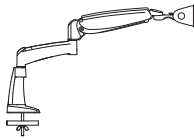

VISUAL COMFORT IS IN REACH

Workrite's flat panel monitor arms offer a range of motion that provides the comfort you deserve. Feel better. Work smarter.

Workrite believes physical comfort should not be a stretch. What you need is maximum adjustability and options. Workrite can provide them. It's simple: the greater the range of motion, the more users can satisfy their particular body sizes and comfort zones. Your posture and overall well-being improve. This allows everyone to perform at a higher level.

Make your workspace work harder. Collaboration is a lot easier when you and your colleagues can view the monitor. Sharing information from the same screen makes your meetings more productive.

Put it away. When not in use, easily move your monitor out of the way. The base of your flat panel monitor arm can be positioned at the rear edge of your desk, allowing you to reclaim valuable work surface real estate for other important tasks.

Workrite's Poise offers great reach, with fingertip adjustment across the full range of motion. For added vertical reach, try the Workrite SwingArm™. Both are available in two finishes and a wide variety of mounting options including panel system and tool bar adaptors. For added flexibility, each desk base version includes 3 attachment options as standard – grommet, bolt-through, and two-piece clamp.

Workrite Poise™ and SwingArm - Easy, Secure, Versatile.

STATEMENT OF LINE

Workrite Poise